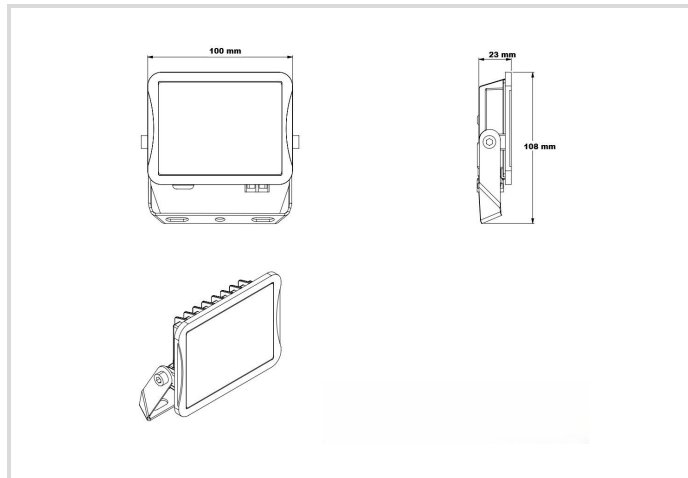

LED Floodlight Star IP65

1000/840 black

Radium

Product Datasheet Date: 30.06.2026

4000K

5 YEARS
GUARANTEE

General Data

Article No.	FLLA5085
Kod	FL S 1000/840 BK IP65
Product EAN	4003556015197
Box quantity (pcs.)	6
EAN Box	4003556415195
Gross weight of box in kg	2.332
Length of box in m	0.36
Width of box in m	0.145
Height of box in m	0.175
Product weight	320 g
Product status	● Aktywne

Electric Parameters

Max. system power	7.4 W
Power factor	0.5
Nominal voltage	220-240 V
Voltage type	AC
Nominal current	37 mA