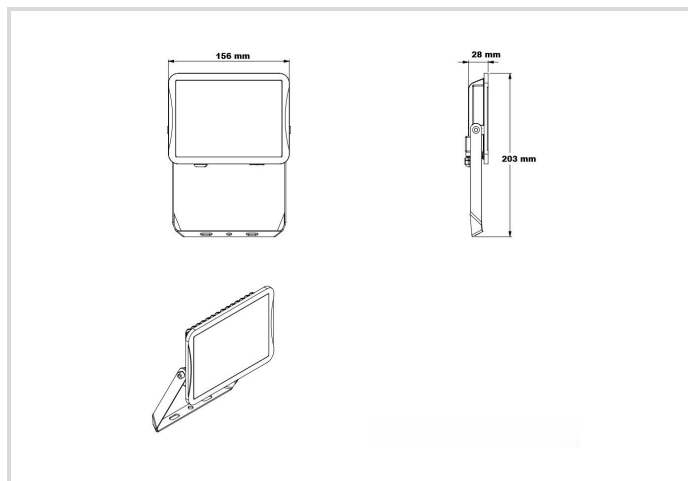

LED Floodlight Star IP65

3000/840 black

Radium

Product Datasheet Date: 30.06.2026

4000K

General Data

Article No.	FLLA5086
Codice	FL S 3000/840 BK IP65
Product EAN	4003556015203
Box quantity (pcs.)	6
EAN Box	4003556415201
Gross weight of box in kg	3.659
Length of box in m	0.382
Width of box in m	0.174
Height of box in m	0.228
Product weight	510 g
Product status	● Attivo

Light Application Parameters

Luminous flux adjustable	No
Luminous flux	3000 lm
Beam angle adjustable	No
Beam angle	100 °
Unified Glare Ratio (UGR)	31
Efficacy / Luminous efficiency	135 lm/W
Colour of light adjustable	No
CCT Switch	No
Colour of light	White
Color temperature	4000 K
Color coordinate X	0.382
Color coordinate Y	0.398
Color rendering index	≥ 80
Color Stability	≤ 6 sdcn
Light sharing	Symmetric
With light sensor	No

Service Life

Lifetime L70B50	50000 h
Life L80B10	50000 h
No. switching cycles	≥ 100000
Guarantee	5

Specification

Length	156 mm
Height/depth	203 mm
Width	28 mm
Impact strength	IK06
Photobiological safety according to EN 62471	RG0
Material	Aluminium/ Glass