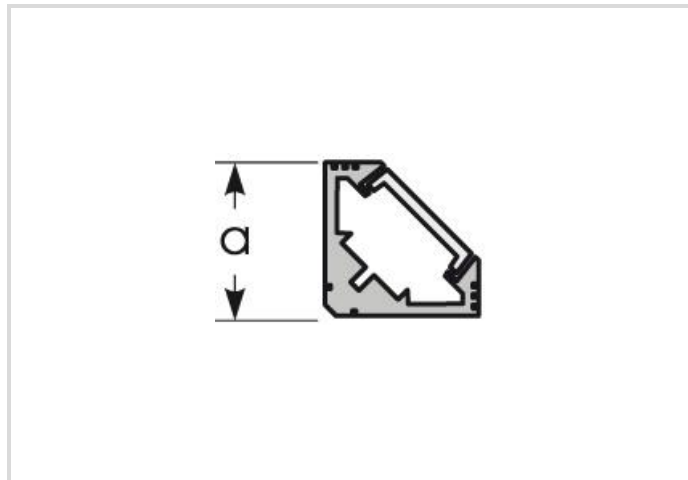

# Aluminium 45°-profile for LED stripe

Slim Track-W 20/20/T12I

## General Data

Article No.	TRSA0961
Kod	Slim Track-W 20/20/T12I
Product status	● Nieaktywne

## Specification

Type of accessory/spare part	Other
Length max.	2410 mm
Height	20 mm
Width	20 mm
Material	Aluminium