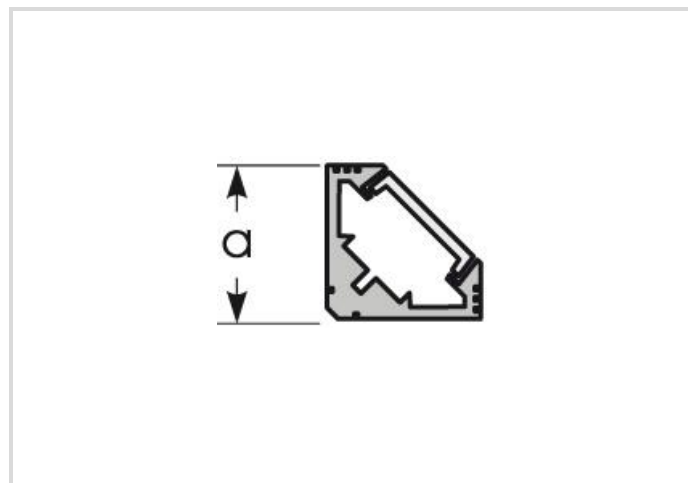

Aluminium 45°-profile for LED stripe

Slim Track-W 20/20/T12I

Radium

Product Datasheet Date: 05.06.2026

General Data

Article No.	TRSA0961
Kod	Slim Track-W 20/20/T12I
Product status	● Nieaktywne

Specification

Type of accessory/spare part	Other
Length max.	2410 mm
Height	20 mm
Width	20 mm
Material	Aluminium

Notes

Please, refer to www.radium.de/recycling for notes on disposal of burned-out lamps as well as lamp breakage. The "lifespan L70" described for LED lamps indicates the number of hours when the luminous flux has decreased to 70% of its initial value. The optimal field 'info about service life' contains the frame conditions according to standards based on which the specific service life has been determined. So, for example, "12B50, 50Hz" means that the mean service life (B50) has been determined with a 12h switching cycle at mains (frequency 50Hz), "3B50, HF" is based on a 3h switching cycle at electronic control gear (high frequency).

® = Registered trademark

Subject to change without notice. Errors and omissions excepted.

Aluminium 45°-profile for LED stripe

Slim Track-W 20/20/T12I

Radium

All technical data without guarantee.