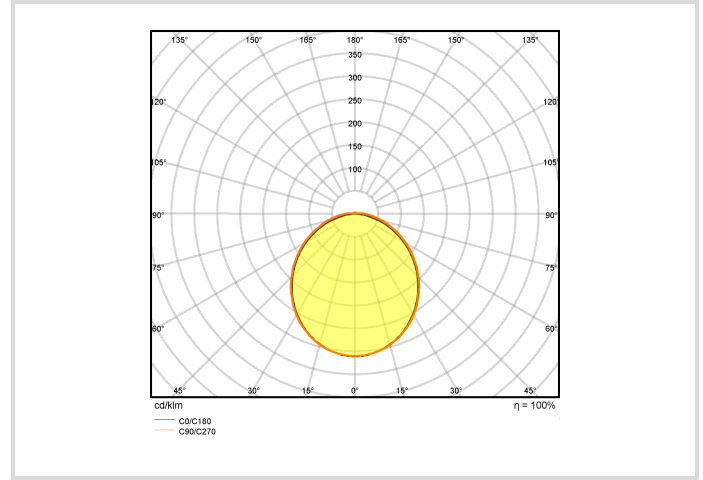

LED luminaire for humid environment

LED DAMPPROOF 1200 36W/6500K IP65

Radium

Product Datasheet Date: 28.04.2026

A+

6500K

General Data

Article No.	DAPA1781
Kod	LED DAMPPROOF 1200 36W/6500K IP65
Product EAN	4003556005884
Box quantity (pcs.)	8
EAN Box	4003556405882
Gross weight of box in kg	11.77
Length of box in m	1.23
Width of box in m	0.2
Height of box in m	0.3
Product weight	1200 g
Product status	● Nieaktywne

Electric Parameters

Max. system power	36.0 W
Power factor	≥ 0.9
Nominal voltage	220...240 V-240 V
Voltage type	AC
Nominal current (mA)	157 mA