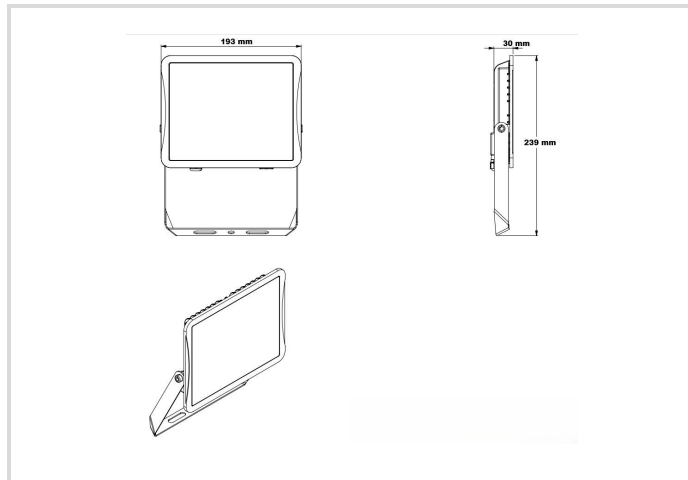

LED Floodlight Star IP65

5000/830 black

Radium

Produktdatenblatt Stand: 19.06.2026

3000K

Allgemeine Daten

Article No.	FLLA5094
Codice	FL S 5000/830 BK IP65
Product EAN	4003556015289
Box quantity (pcs.)	6
EAN Box	4003556415287
Gross weight of box in kg	5.113
Length of box in m	0.3
Width of box in m	0.208
Height of box in m	0.2
Produktgewicht	740 g
Product status	● Attivo