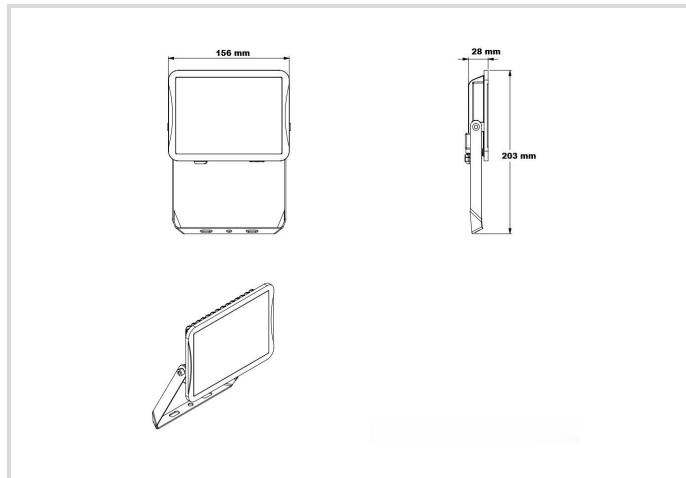

LED Floodlight Star IP65

3000/830 black

Radium

Produktdatenblatt Stand: 19.06.2026

3000K

Allgemeine Daten

Article No.	FLLA5092
Codice	FL S 3000/830 BK IP65
Product EAN	4003556015265
Box quantity (pcs.)	6
EAN Box	4003556415263
Gross weight of box in kg	3.659
Length of box in m	0.382
Width of box in m	0.174
Height of box in m	0.228
Produktgewicht	510 g
Product status	● Attivo