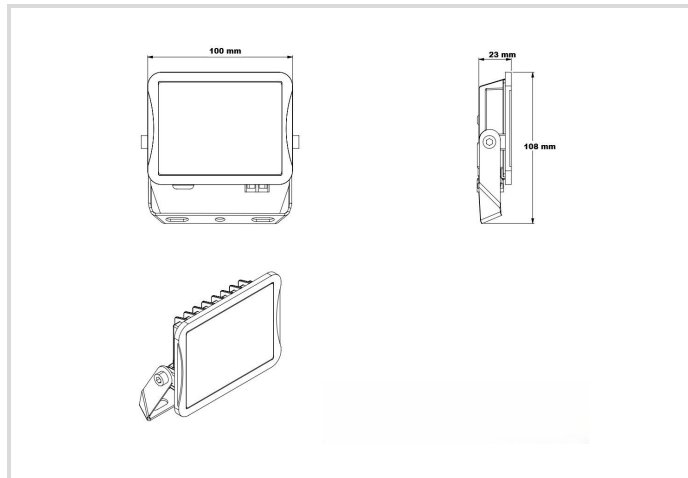

LED Floodlight Star IP65

1000/830 black

Radium

Produktdatenblatt Stand: 19.06.2026

3000K

Allgemeine Daten

Article No.	FLLA5091
Codice	FL S 1000/830 BK IP65
Product EAN	4003556015258
Box quantity (pcs.)	6
EAN Box	4003556415256
Gross weight of box in kg	2.332
Length of box in m	0.36
Width of box in m	0.145
Height of box in m	0.175
Produktgewicht	320 g
Product status	● Attivo