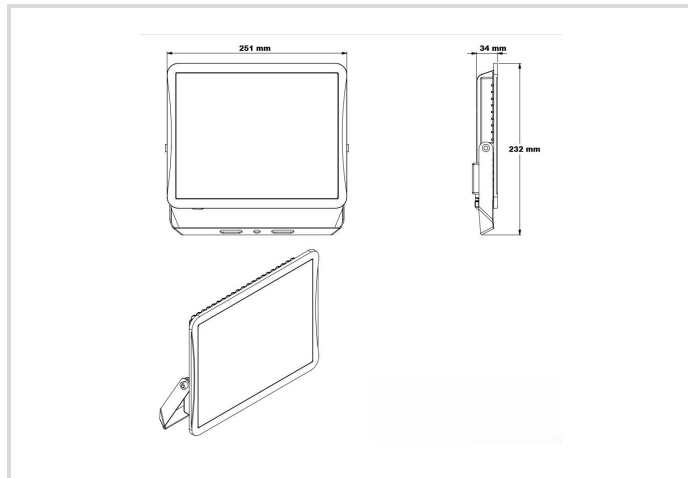

LED Floodlight Star IP65

10.000/840 black

Radium

Produktdatenblatt Stand: 19.06.2026

4000K

5
JAHRE
GARANTIE

Allgemeine Daten

Article No.	FLLA5090
Codice	FL S 10000/840 BK IP65
Product EAN	4003556015241
Box quantity (pcs.)	6
EAN Box	4003556415249
Gross weight of box in kg	8.306
Length of box in m	0.535
Width of box in m	0.17
Height of box in m	0.245
Produktgewicht	1250 g
Product status	● Attivo