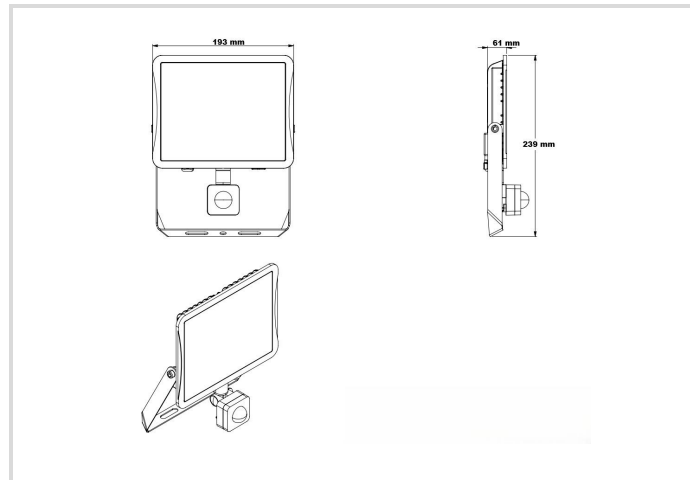

LED Floodlight Star IP65 SENSOR

5000/840 black

Radium

Produktdatenblatt Stand: 19.06.2026

4000K

Allgemeine Daten

Article No.	FLLA5089
Codice	FL S 5000/840 BK IP65 SENSOR
Product EAN	4003556015234
Box quantity (pcs.)	6
EAN Box	4003556415232
Gross weight of box in kg	5.713
Length of box in m	0.3
Width of box in m	0.208
Height of box in m	0.2
Produktgewicht	840 g
Product status	● Attivo