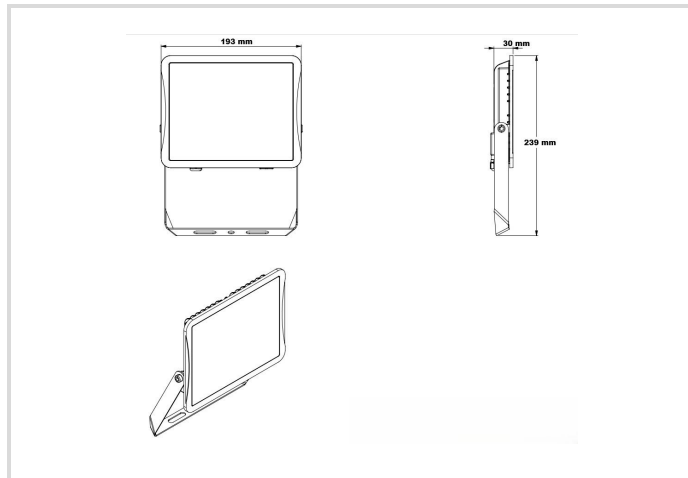

LED Floodlight Star IP65

5000/840 black

Radium

Produktdatenblatt Stand: 19.06.2026

4000K

Allgemeine Daten

Article No.	FLLA5088
Codice	FL S 5000/840 BK IP65
Product EAN	4003556015227
Box quantity (pcs.)	6
EAN Box	4003556415225
Gross weight of box in kg	5.113
Length of box in m	0.3
Width of box in m	0.208
Height of box in m	0.2
Produktgewicht	740 g
Product status	● Attivo