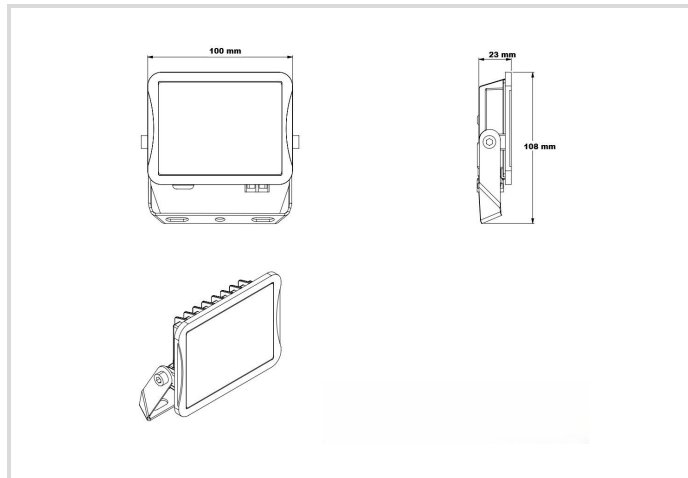

LED Floodlight Star IP65

1000/840 black

Radium

Produktdatenblatt Stand: 19.06.2026

4000K

Allgemeine Daten

Article No.	FLLA5085
Codice	FL S 1000/840 BK IP65
Product EAN	4003556015197
Box quantity (pcs.)	6
EAN Box	4003556415195
Gross weight of box in kg	2.332
Length of box in m	0.36
Width of box in m	0.145
Height of box in m	0.175
Produktgewicht	320 g
Product status	● Attivo

Elektrische Parameter

Max. Systemleistung	7.4 W
Leistungsfaktor	0.5
Nennspannung	220-240 V
Spannungsart	AC
Nennstrom(bereich)	37 mA