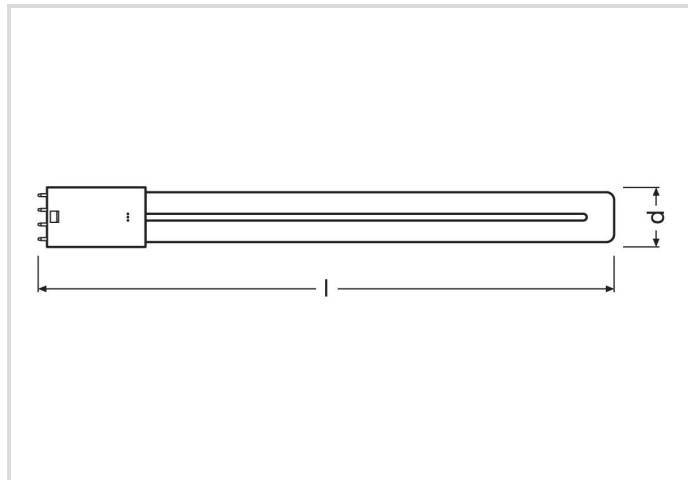

LED Essence Long - Retrofit for Ralux

RL-LONG36 840/2G11 UN

Radium

Product Datasheet Date: 03.06.2026

E

18

2300

4000K

30 000h

3
YEARS
GUARANTEE

General Data

Article No.	43520574
Codice	RL-LONG36 840/2G11 UN
Product EAN	4008597205743
Box quantity (pcs.)	10
EAN Box	4008597605741
Gross weight of box in kg	2.151
Length of box in m	0.47
Width of box in m	0.243
Height of box in m	0.074
Product weight	134 g
Product status	● Attivo

Electric Parameters

Wattage	18.0 W
Nominal power	18.0 W
Weighted energy consumption in 1000 hours	18 kWh
Lamp power	18.0-18.0 W
Power factor	> 0.9