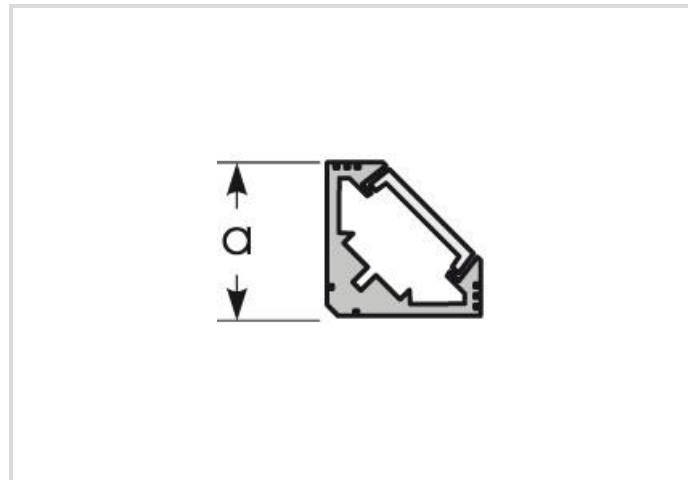

Aluminium 45°-profile for LED stripe

Slim Track-W 20/20/T12I

Radium

Product Datasheet Date: 05.06.2026

General Data

Article No.	TRSA0961
Codice	Slim Track-W 20/20/T12I
Product status	● Inattivo

Specification

Type of accessory/spare part	Other
Length max.	2410 mm
Height	20 mm
Width	20 mm
Material	Aluminium

Notes

Please, refer to www.radium.de/recycling for notes on disposal of burned-out lamps as well as lamp breakage. The "lifespan L70" described for LED lamps indicates the number of hours when the luminous flux has decreased to 70% of its initial value. The optimal field 'info about service life' contains the frame conditions according to standards based on which the specific service life has been determined. So, for example, "12B50, 50Hz" means that the mean service life (B50) has been determined with a 12h switching cycle at mains (frequency 50Hz), "3B50, HF" is based on a 3h switching cycle at electronic control gear (high frequency).

® = Registered trademark

Subject to change without notice. Errors and omissions excepted.

Aluminium 45°-profile for LED stripe

Slim Track-W 20/20/T12I

Radium

All technical data without guarantee.