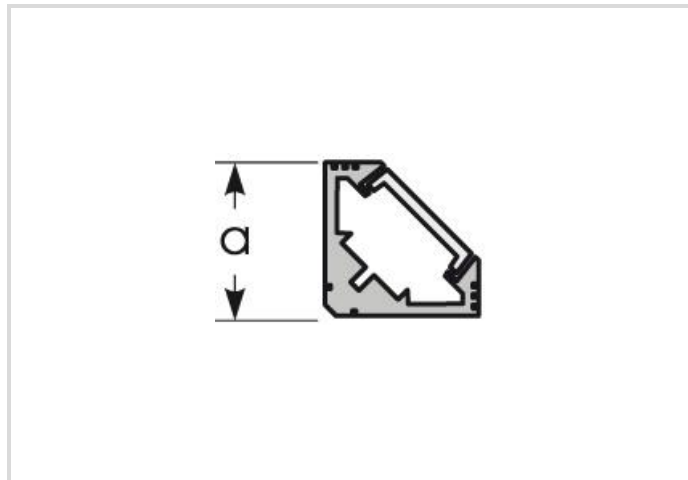

Aluminium 45°-profile for LED stripe

Slim Track-W 20/20/T12I

Radium

Product Datasheet Date: 20.04.2026

General Data

Article No.	TRSA0961
Codice	Slim Track-W 20/20/T12I
Product status	● Inattivo

Specification

Type of accessory/spare part	Other
Length max.	2410 mm
Height	20 mm
Width	20 mm
Material	Aluminium

Notes

Please, refer to www.radium.de/recycling for notes on disposal of burned-out lamps as well as lamp breakage. The "lifespan L70" described for LED lamps indicates the number of hours when the luminous flux has decreased to 70% of its initial value. The optimal field 'info about service life' contains the frame conditions according to standards based on which the specific service life has been determined. So, for example, "12B50, 50Hz" means that the mean service life (B50) has been determined with a 12h switching cycle at mains (frequency 50Hz), "3B50, HF" is based on a 3h switching cycle at electronic control gear (high frequency).

® = Registered trademark

Subject to change without notice. Errors and omissions excepted.

Aluminium 45°-profile for LED stripe

Slim Track-W 20/20/T12I

Radium

All technical data without guarantee.