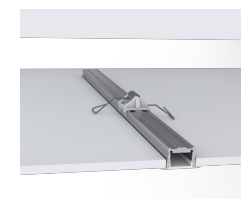

Aluminium profil de U pour 2 bandes LED, Track PRO-U 26,5/25/T22I

Article Number ZT062351

Article Number

Codice

Track PRO-U 26,5/25/T22I

Aluminium profil de 45° pour bandes LED, Slim Track-W 20/20/T12I

Article Number TRSA0961

Slim Track-W 20/20/T12I

Einbau-Aluminium-Profil für 1 LED Strip, Flügel-Profil SMALL, Länge 5m

Article Number TRPA2525

PROFILE SMALL WING 25/13/B1C1 5M