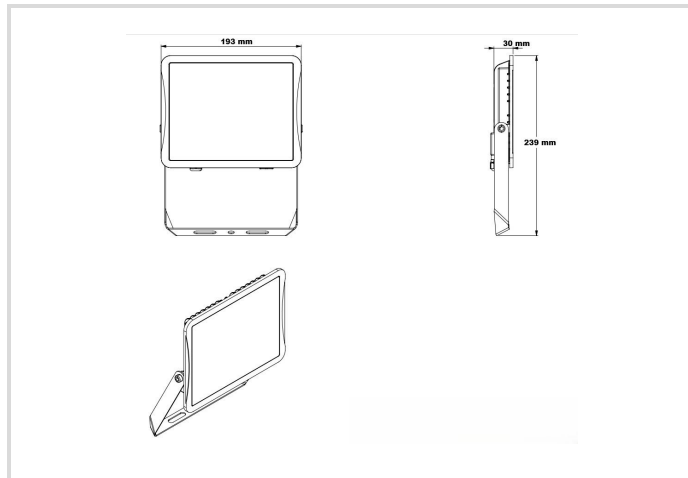

LED Floodlight Star IP65

5000/830 black

Radium

Product Datasheet Date: 31.05.2026

3000K

General Data

Code Radium	FLLA5094
Désignation	FL S 5000/830 BK IP65
EAN 10 (unité)	4003556015289
Unité de transport (pièces)	6
EAN 40 (carton)	4003556415287
Poids brut du carton en kg	5.113
Longueur box in m	0.3
Largeur du carton en m	0.208
Hauteur du carton en m	0.2
Product weight	740 g
Product status	● Actif

Light Application Parameters

Luminous flux adjustable	Non
Luminous flux	4650 lm
Beam angle adjustable	Non
Beam angle	100 °
Unified Glare Ratio (UGR)	31
Efficacy / Luminous efficiency	126 lm/W
Colour of light adjustable	Non
CCT Switch	Non
Colour of light	White
Code of light color	830
Color temperature	3000 K
Color coordinate X	0.434
Color coordinate Y	0.403
Color rendering index	≥ 80
Color Stability	≤ 6 sdcn
Light sharing	Symmetric
With light sensor	Non

Service Life

Lifetime L70B50	50000 h
Life L80B10	50000 h
No. switching cycles	≥ 100000
Guarantee	5

Specification

Length	193 mm
Height/depth	239 mm
Width	30 mm
Material	Aluminium/ Glass
Impact strength	IK06
Photobiological safety according to EN 62471	RG0