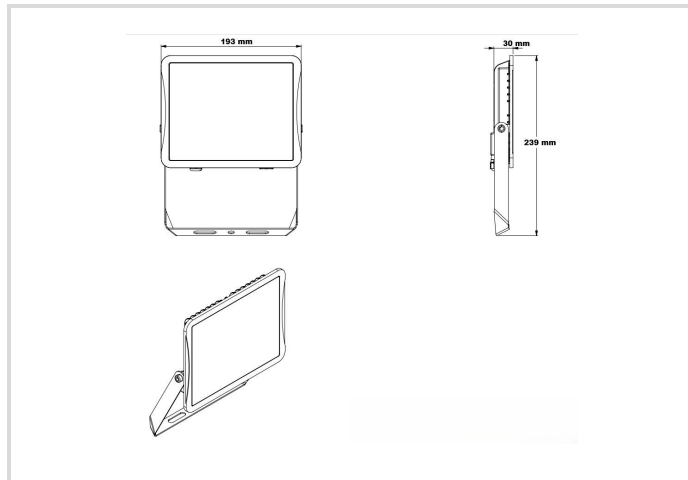

LED Floodlight Star IP65

5000/840 black

Radium

Product Datasheet Date: 30.05.2026

4000K

General Data

Code Radium	FLLA5088
Désignation	FL S 5000/840 BK IP65
EAN 10 (unité)	4003556015227
Unité de transport (pièces)	6
EAN 40 (carton)	4003556415225
Poids brut du carton en kg	5.113
Longueur box in m	0.3
Largeur du carton en m	0.208
Hauteur du carton en m	0.2
Product weight	740 g
Product status	● Actif

Light Application Parameters

Luminous flux adjustable	Non
Luminous flux	5000 lm
Beam angle adjustable	Non
Beam angle	100 °
Unified Glare Ratio (UGR)	31
Efficacy / Luminous efficiency	135 lm/W
Colour of light adjustable	Non
CCT Switch	Non
Colour of light	White
Color temperature	4000 K
Color coordinate X	0.382
Color coordinate Y	0.398
Color rendering index	≥ 80
Color Stability	≤ 6 sdc _m
Light sharing	Symmetric
With light sensor	Non

Service Life

Lifetime L70B50	50000 h
Life L80B10	50000 h
No. switching cycles	≥ 100000
Guarantee	5

Specification

Length	193 mm
Height/depth	239 mm
Width	30 mm
Material	Aluminium/ Glass
Impact strength	IK06
Photobiological safety according to EN 62471	RG0
With light source	Oui