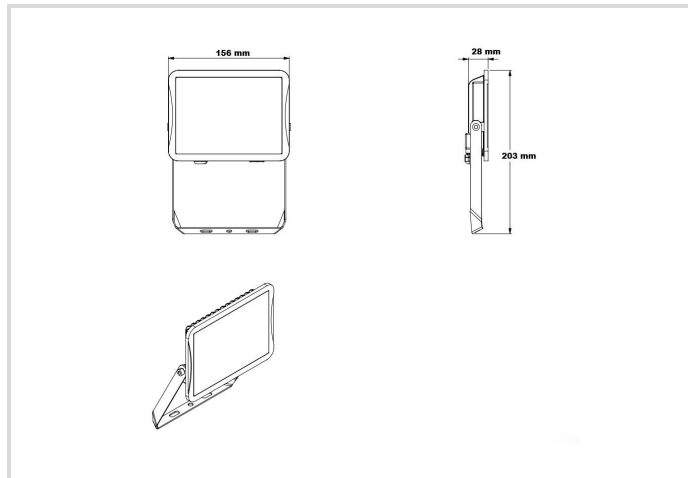

LED Floodlight Star IP65

3000/840 black

Radium

Product Datasheet Date: 31.05.2026

4000K

General Data

Code Radium	FLLA5086
Désignation	FL S 3000/840 BK IP65
EAN 10 (unité)	4003556015203
Unité de transport (pièces)	6
EAN 40 (carton)	4003556415201
Poids brut du carton en kg	3.659
Longueur box in m	0.382
Largeur du carton en m	0.174
Hauteur du carton en m	0.228
Product weight	510 g
Product status	● Actif

Electric Parameters

Max. system power	22.2 W
Nominal voltage	220-240 V
Voltage type	AC
Nominal current	112 mA
Nominal current (mA)	112 mA