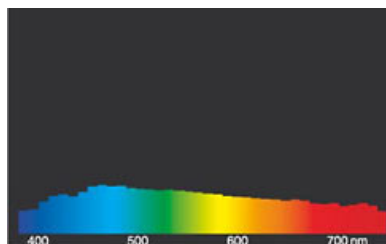

daylight(D 65)

Notices explicatives générales

The technical design data in accordance with DIN and IEC. The producer does not take any responsibility for damage to persons or property in case