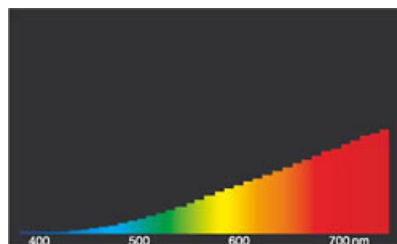

Culot

P28s
IEC/EN 60061-1
sheet 7004-42-7

Courbes spectrales

As daylight is a mixture of direct sunlight and light from the sky, the spectral distribution changes all the time due to the time of the day and the weather. The standard illuminant D65 corresponds to daylight with colour temperature of about 6500K.

Incandescent lamps have got a continuous red-dominated spectrum as the light is generated by heating up a tungsten filament.

Visible region from 380 to 780 nm; height of graph corresponding with relative spectral emission (400mW/klm)per 10nm.