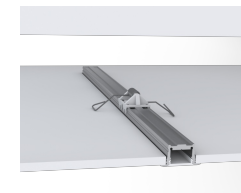

**Einbau-Aluminium-Profil für 2 LED Strips, Flügel-Profil MEDIUM, Länge 1m**

TRPA2561

PROFILE MEDIUM WING 40/25.9/B2C2 1M

**Abdeckung matt/ diffus für Profil S, Cover SMALL, Länge 1m**

ZTPA3111

COVER SMALL SQUARE 17/9 C1 1M

**Building-in aluminium profile for 1 LED-strip, Wing Profile SMALL, Length 5m**

TRPA2525

PROFILE SMALL WING 25/13/B1C1 5M

Code Radium

Désignation