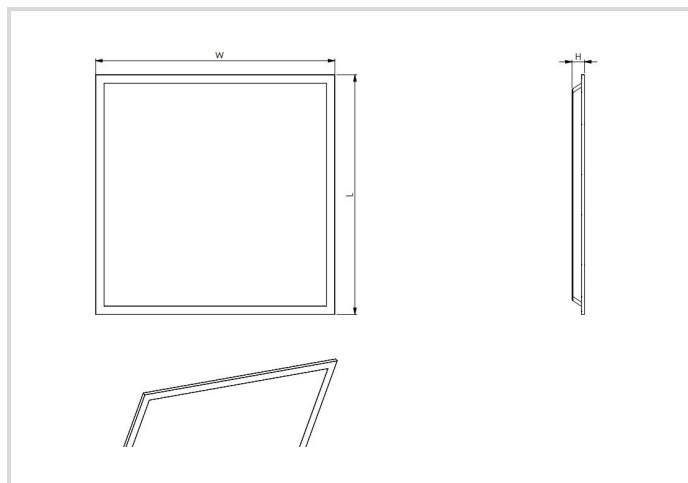

LED Grid Luminaire Essence, Panel 600

33W/830 UGR IP40

Radium

Product Datasheet Date: 08.06.2026

3000K

General Data

Article No.	PNLA5075
Code	PL E 600 33W/830 UGR IP40
Product EAN	4003556015050
Box quantity (pcs.)	6
EAN Box	4003556415058
Gross weight of box in kg	11.92
Length of box in m	0.657
Width of box in m	0.24
Height of box in m	0.618
Product weight	1510 g
Product status	● Active

Light Application Parameters

Luminous flux adjustable	No
Luminous flux	3700 lm
Rated luminous flux according to IEC 62722-2-1	3700 lm
Beam angle adjustable	No
Beam angle	85 °
Unified Glare Ratio (UGR)	19
Efficacy / Luminous efficiency	112 lm/W
Colour of light adjustable	No
CCT Switch	No
Colour of light	White
Color temperature	3000 K
Color coordinate X	0.434
Color coordinate Y	0.403
Color rendering index	≥ 80
Color Stability	≤ 3 sdcn
Light sharing	Symmetric
With light sensor	No

Service Life

Lifetime L70B50	50000 h
Life L80B10	50000 h
No. switching cycles	≥ 100.000
Guarantee	3

Specification

Length	595 mm
Height/depth	34 mm
Width	595 mm
Material	Steel sheet/ PS
Impact strength	IK02