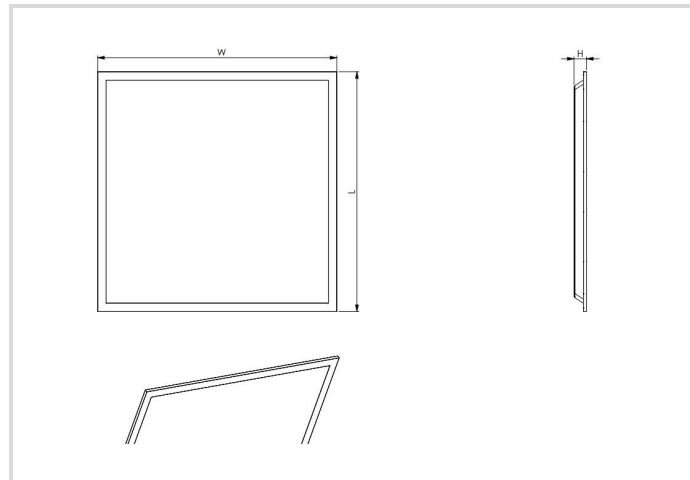

LED Grid Luminaire Essence, Panel 625

33W/830 IP40

Radium

Product Datasheet Date: 08.06.2026

3000K

3
YEARS
GUARANTEE

General Data

Article No.	PNLA5073
Code	PL E 625 33W/830 IP40
Product EAN	4003556015036
Box quantity (pcs.)	6
EAN Box	4003556415034
Gross weight of box in kg	11.64
Length of box in m	0.68
Width of box in m	0.24
Height of box in m	0.643
Product weight	1430 g
Product status	● Active

Light Application Parameters

Luminous flux adjustable	No
Luminous flux	3700 lm
Rated luminous flux according to IEC 62722-2-1	3700 lm
Beam angle adjustable	No
Beam angle	110 °
Unified Glare Ratio (UGR)	22
Efficacy / Luminous efficiency	112 lm/W
Colour of light adjustable	No
CCT Switch	No
Colour of light	White
Color temperature	3000 K
Color coordinate X	0.434
Color coordinate Y	0.403
Color rendering index	≥ 80
Color Stability	≤ 3 sdcn
Light sharing	Symmetric
With light sensor	No

Service Life

Lifetime L70B50	50000 h
Life L80B10	50000 h
No. switching cycles	≥ 100.000
Guarantee	3

Specification

Length	620 mm
Height/depth	33 mm
Width	620 mm
Material	Steel sheet/ PS
Impact strength	IK02