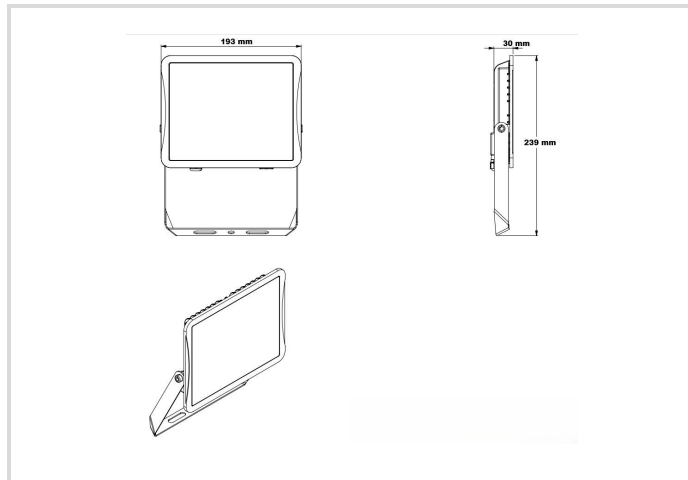

LED Floodlight Star IP65

5000/830 black

Radium

Produktdatenblatt Stand: 19.06.2026

3000K

Allgemeine Daten

Article No.	FLLA5094
Code	FL S 5000/830 BK IP65
Product EAN	4003556015289
Box quantity (pcs.)	6
EAN Box	4003556415287
Gross weight of box in kg	5.113
Length of box in m	0.3
Width of box in m	0.208
Height of box in m	0.2
Produktgewicht	740 g
Product status	● Active