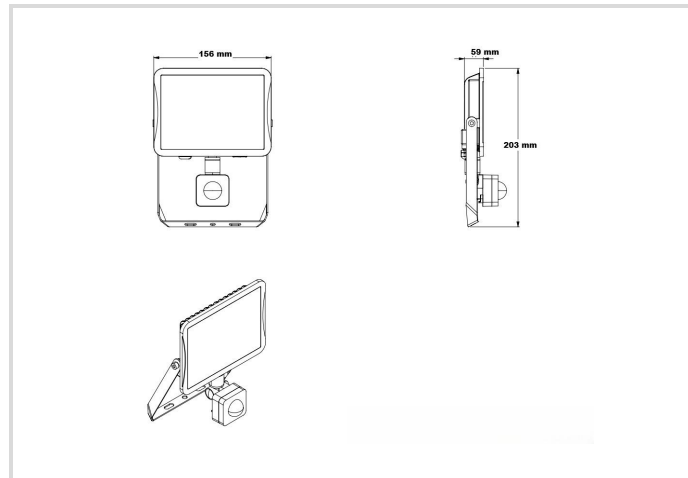

LED Floodlight Star IP65 SENSOR

3000/840 black

Radium

Produktdatenblatt Stand: 19.06.2026

4000K

5
JAHRE
GARANTIE

Allgemeine Daten

Article No.	FLLA5087
Code	FL S 3000/840 BK IP65 SENSOR
Product EAN	4003556015210
Box quantity (pcs.)	6
EAN Box	4003556415218
Gross weight of box in kg	4.049
Length of box in m	0.382
Width of box in m	0.174
Height of box in m	0.228
Produktgewicht	575 g
Product status	● Active