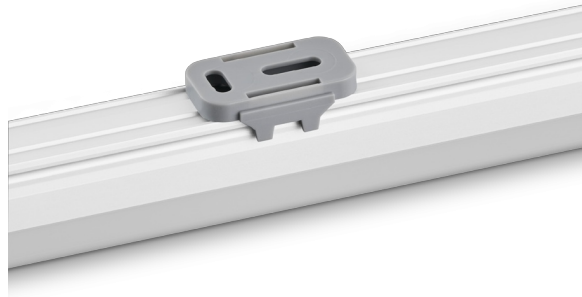

# Mounting clip for profile S

Bracket plastic SMALL white

## General Data

|                           |   |
|---------------------------|---|
| Article No.               | ZTPA4434                                    |
| Code                      | BRACKET PROFILE SMALL PLT B1 WHITE          |
| Product EAN               | 4003556012783                               |
| Box quantity (pcs.)       | 10  |
| EAN Box                   | 4003556412781                               |
| Gross weight of box in kg | 0.02  |
| Product weight            | 2 g   |
| Product status            | <span style="color: green;">●</span> Active |

## Notes

Plastic mounting clip for flexible installation of SMALL aluminum profiles. Colour white.

Please, refer to [www.radium.de/recycling](http://www.radium.de/recycling) for notes on disposal of burned-out lamps as well as lamp breakage.