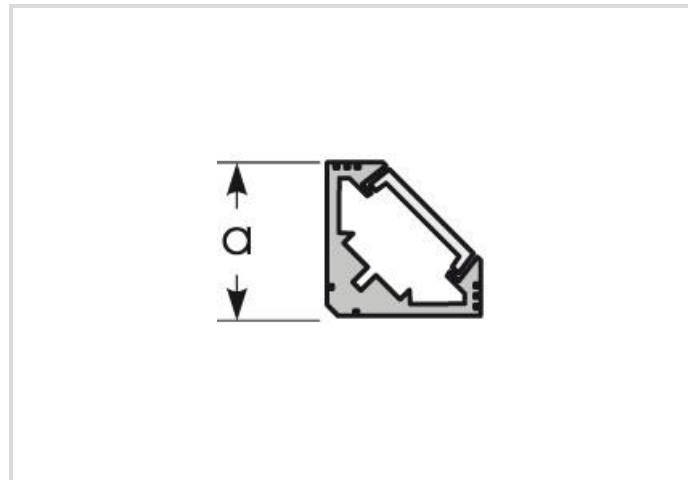

Aluminium 45°-profile for LED stripe

Slim Track-W 20/20/T12I

Radium

Product Datasheet Date: 17.06.2026

General Data

Article No.	TRSA0961
Code	Slim Track-W 20/20/T12I
Product status	● Inactive

Specification

Type of accessory/spare part	Other
Length max.	2410 mm
Height	20 mm
Width	20 mm
Material	Aluminium

® = Registered trademark

Subject to change without notice. Errors and omissions excepted.

Aluminium 45°-profile for LED stripe

Slim Track-W 20/20/T12I

Radium

All technical data without guarantee.