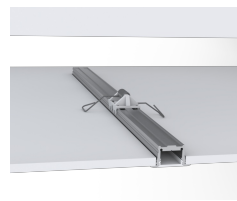

**Abdeckung diffus f. Slim Track, Cover-F D/70/T15I**

**Building-in aluminium profile for 1 LED-strip, Wing-profile SMALL, white, length 2m**

**Aluminium F-profile for 2 LED stripes, Track PRO-F 46/25/T22I**

Article Number

FXZA0646

TRPA4214

TRPA1849

Code

Cover-F D/70/T15I

PROFILE S WING 25/13/B1C1 2M WHITE

PROFILE M WING 46/25/B5C5 P 3M